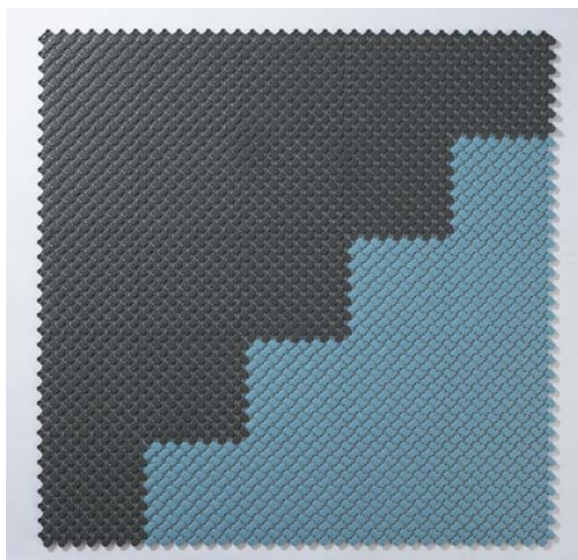

The flooring which offers the maximum non-slip protection and allows comfortable installation and cleaning. Due to the form of its tiles, Pavigym Wet Area is totally modular and adaptable to showers, locker rooms, saunas, spas and swimming pools.

## COLOURS & REFERENCES

SOLID COLOURS

	BLUE	420.001
	LIGHT BLUE	420.002
	ANTHRACITE GREY	420.003

COMMERCIAL DATA SHEET

## MAIN CHARACTERISTICS

	NORM	WET AREAS
THICKNESS		9 mm
NET DIMENSIONS		20 cm x 20 cm
WEIGHT		0,164 kg
MATERIAL		Vinyl
INVISIBLE ANCHORAGE		Yes
INSTALLATION SYSTEM		INTERLOCKING INSTALLATION SYSTEM