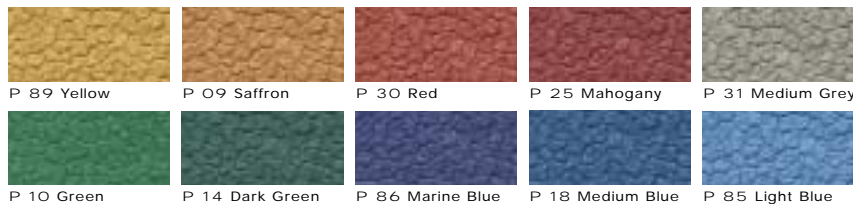

P 89 Yellow

P 09 Saffron

P 30 Red

P 25 Mahogany

P 31 Medium Grey

P 10 Green

P 14 Dark Green

P 86 Marine Blue